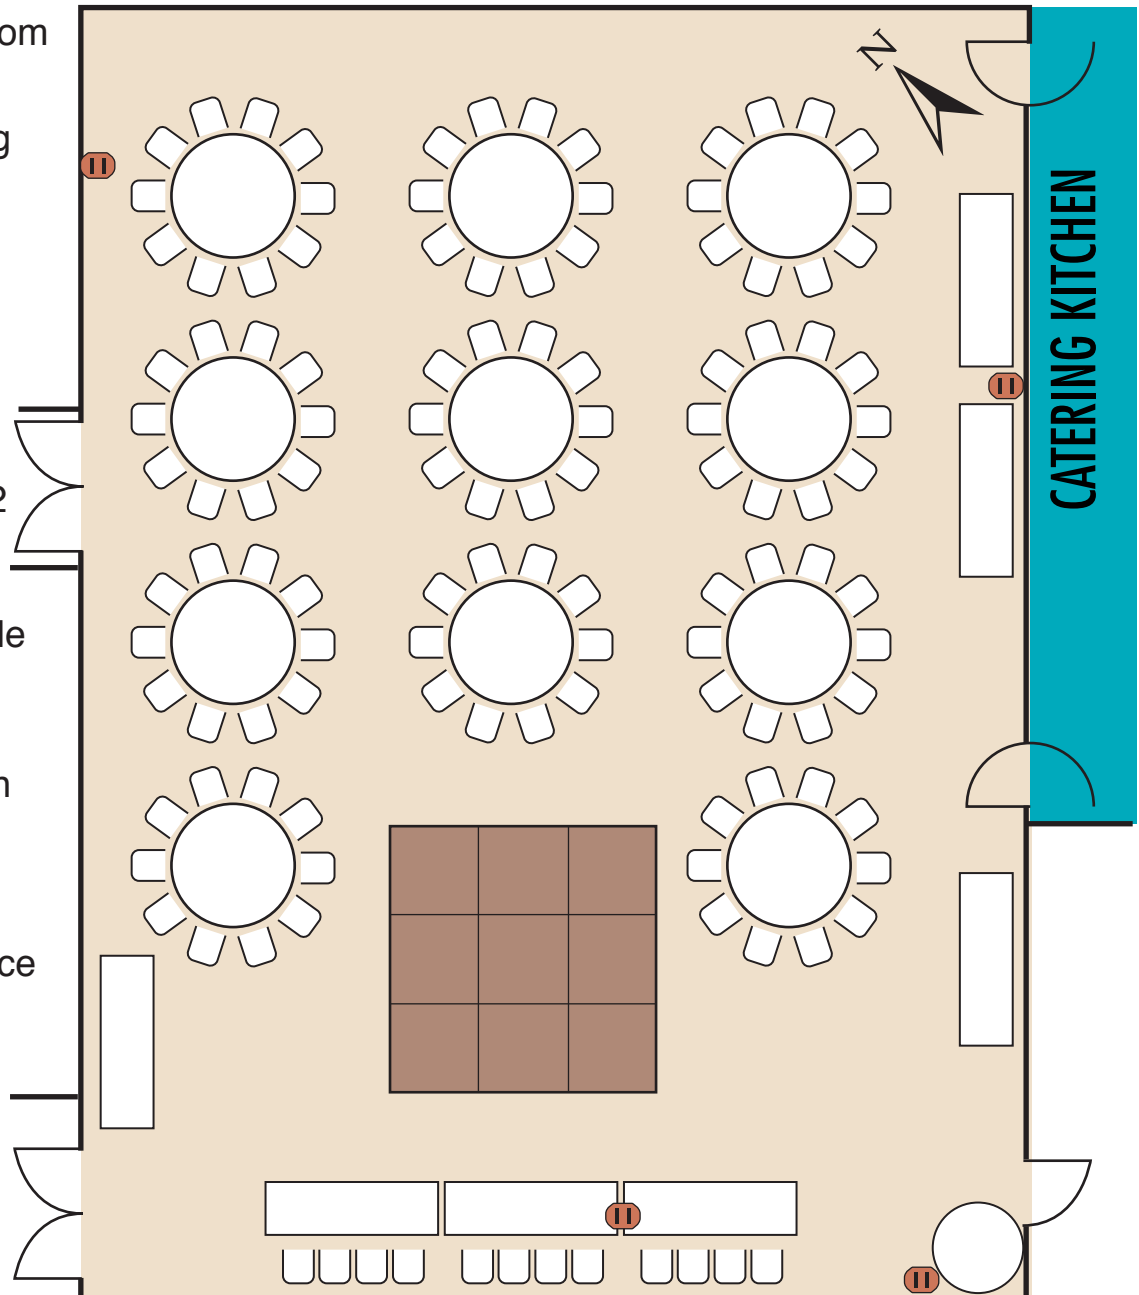

Kissimmee Civic Center Ballroom Floor Plan

TWO ROOM WEDDING/PARTY

\$1,187.50 + Security Deposit (\$200.00) = \$1,387.50

- 2500 Sq. Ft. Room for 10 Hours
- Banquet Seating for Up to 110 People
- 15' X 15' Dance Floor
- Tables & Chairs
- Head Table Seating up to 12 People
- 2 Buffet Tables
- 1 Beverage Table
- 1 Cake Table
- 1 Gift Table
- Catering Kitchen including:
Refrigerator
Warming Oven
250 Pounds of Ice
- Set Up / Break Down
- Janitorial