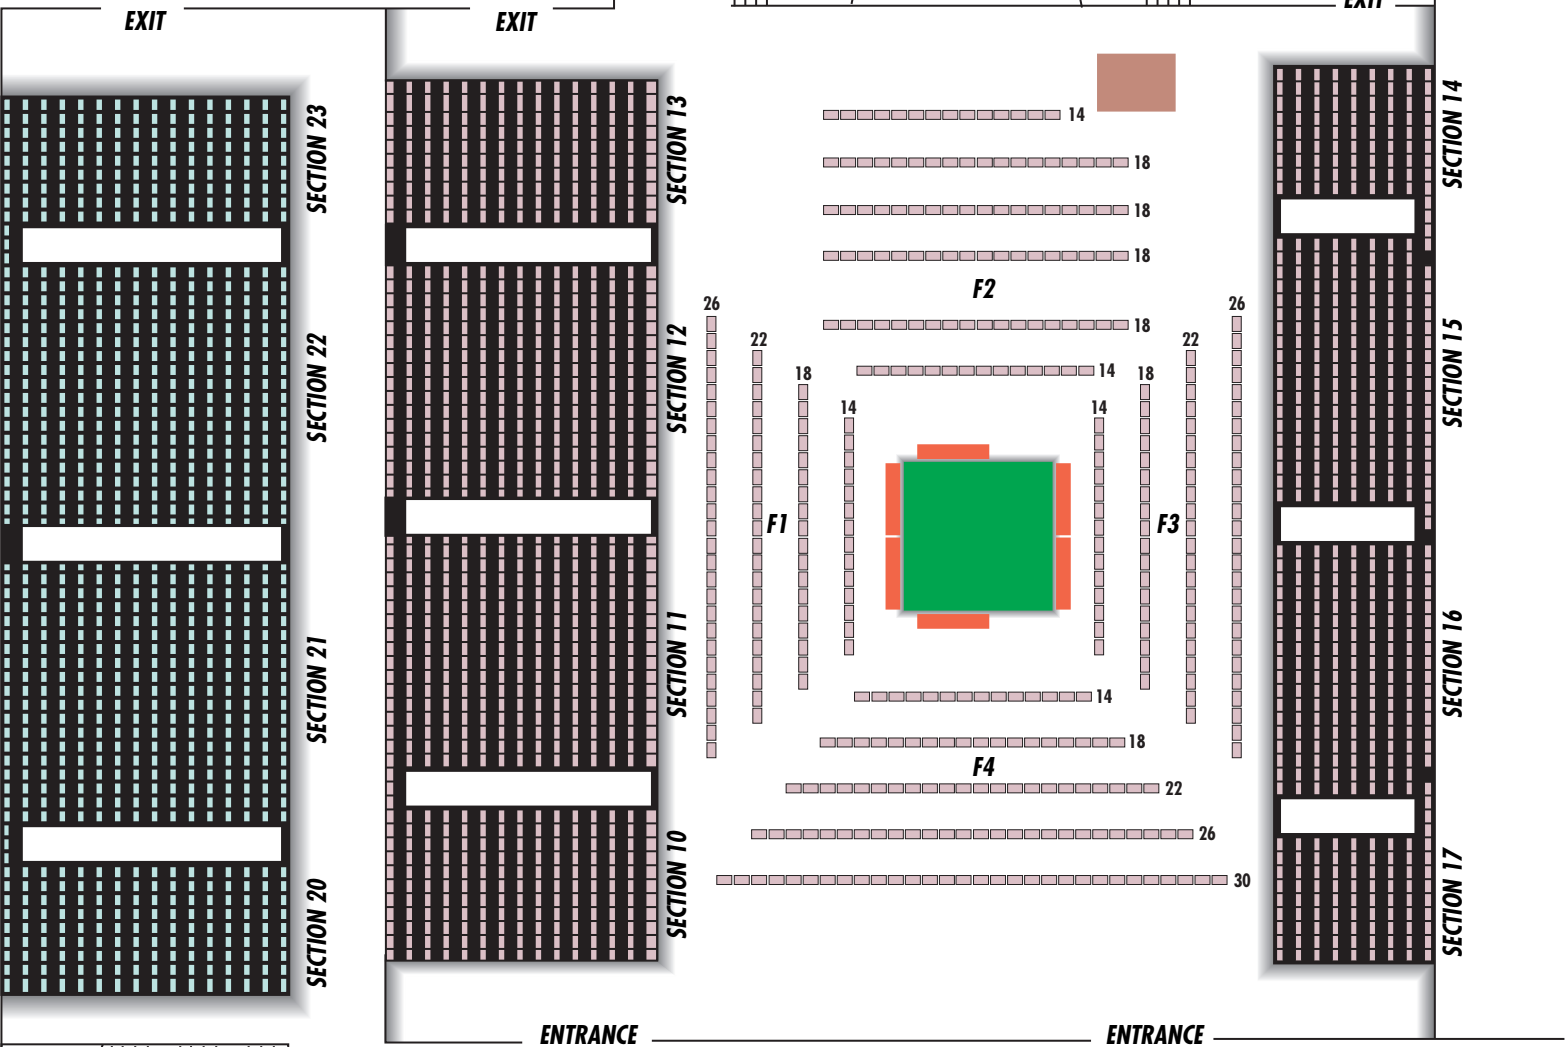

KISSIMMEE CIVIC CENTER

Arena: Center Stage - Boxing

VIEW FROM NORTH

SECTION 30 SECTION 31 SECTION 32 SECTION 33

CONCESSION AREA